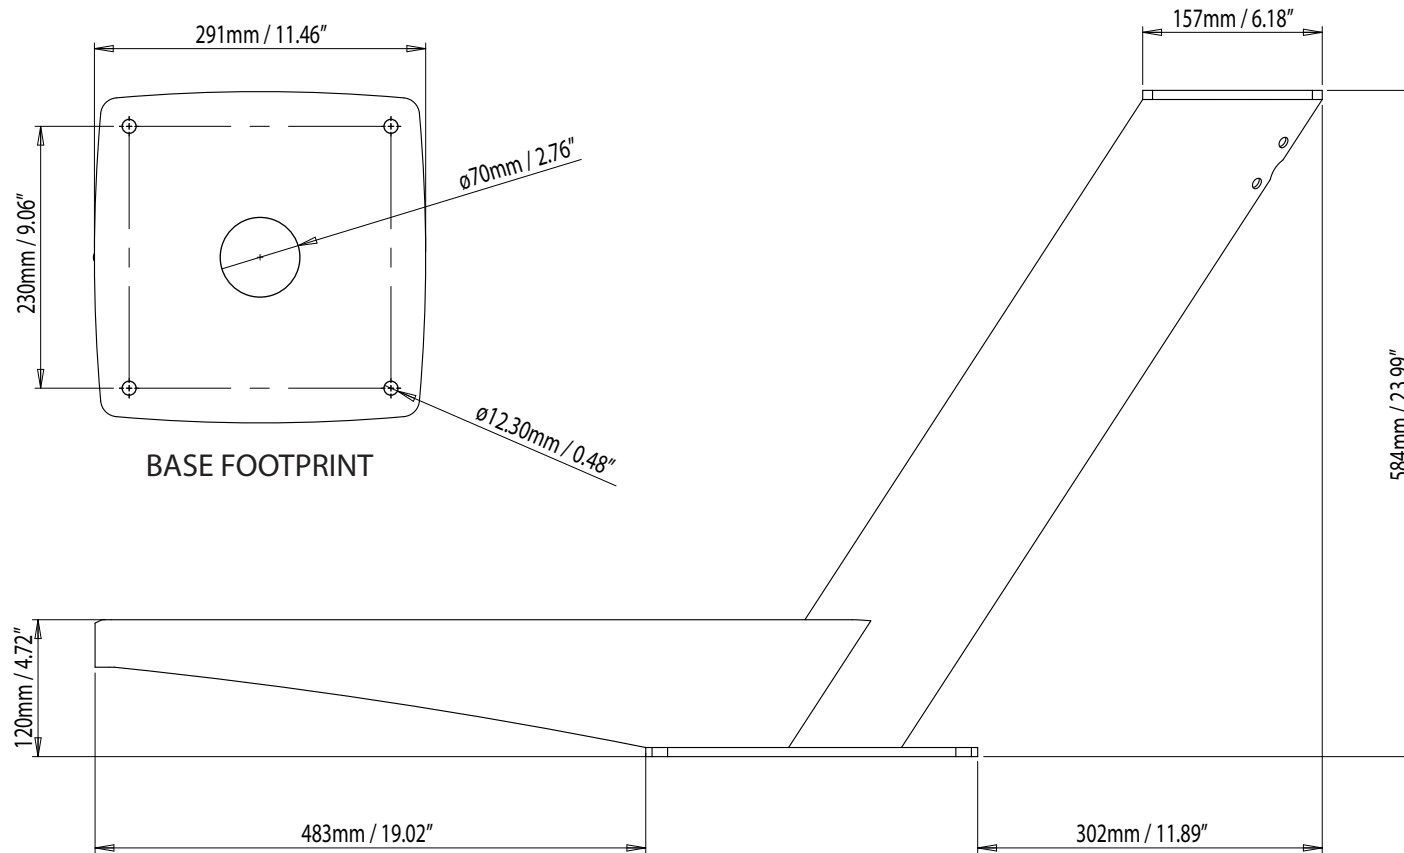

Dual PowerTower® DPT-OA

For help & information
email: sales@scanstrut.com
tel: +44 (0) 1392 531280

SCANSTRUT
designed for life at sea